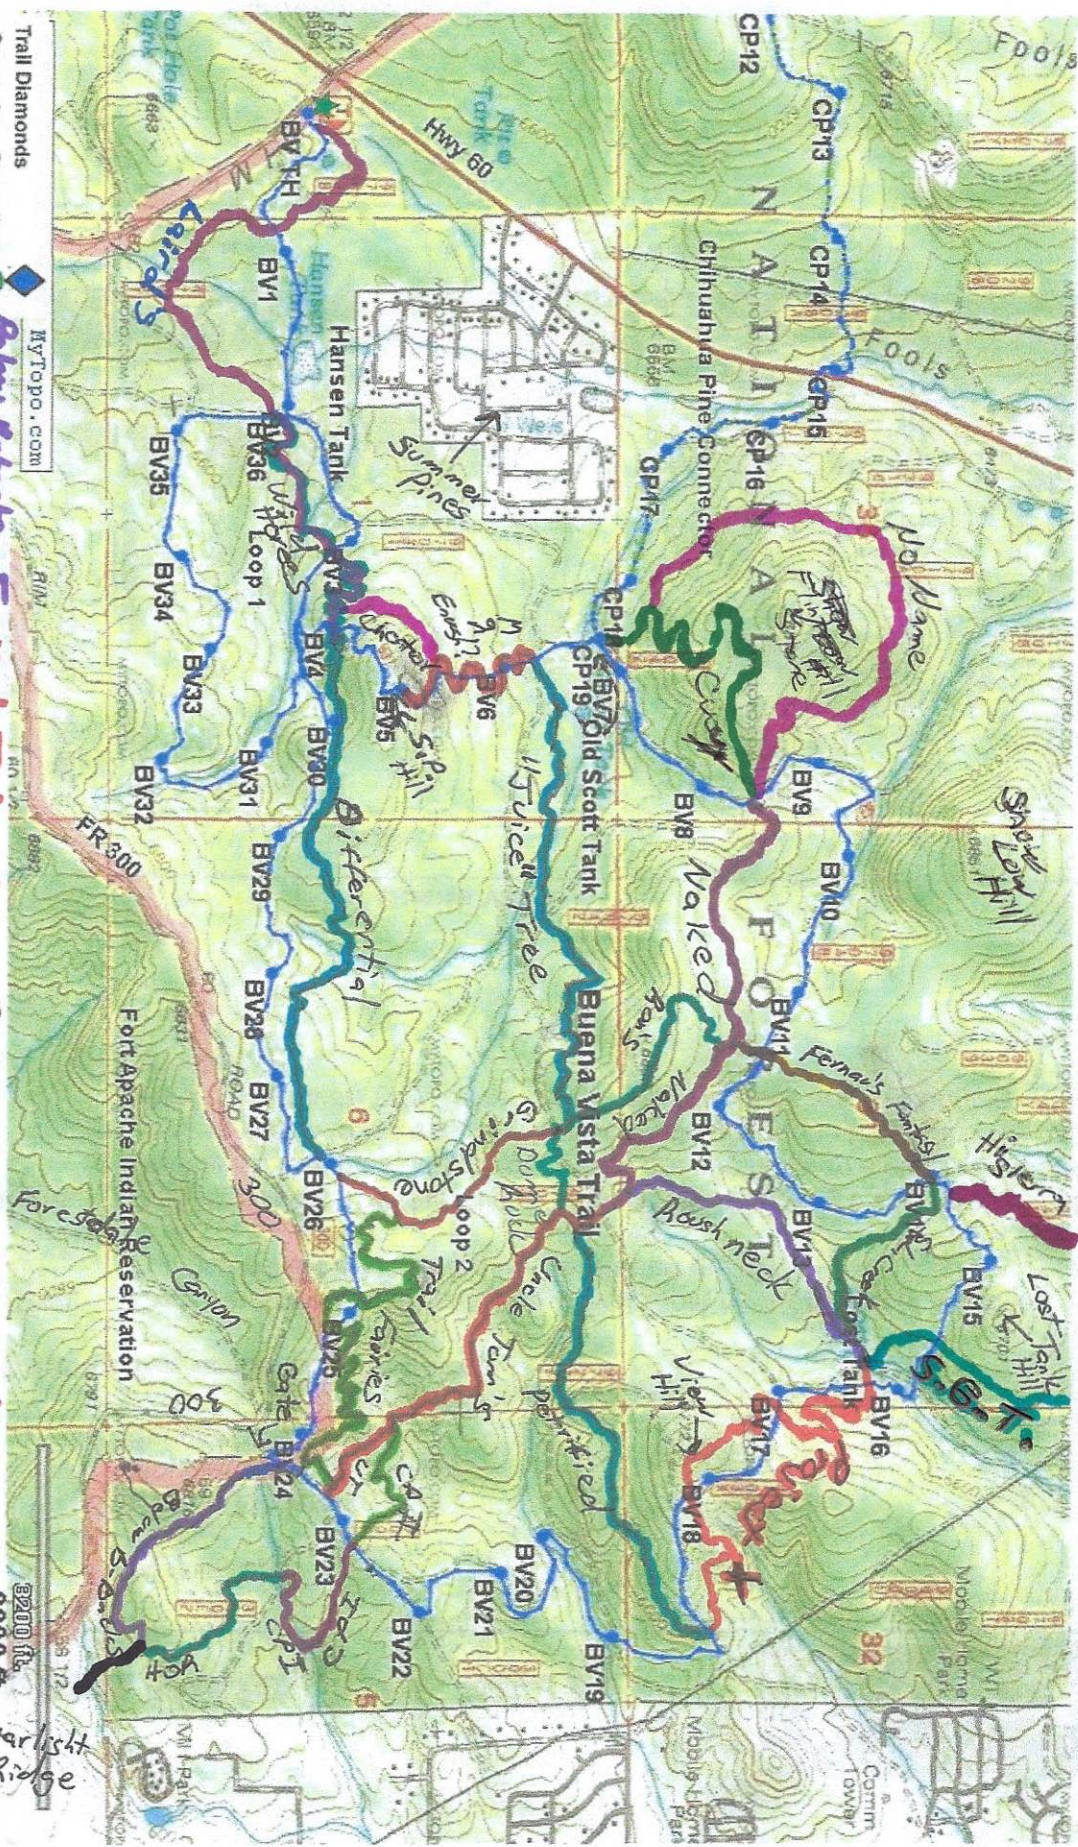

This trail has coded white diamonds, approximately 1/4 mile apart, which correspond to the codes on the map below. If you need to call 911 for an emergency, tell the 911 operator the code on the nearest white diamond so that emergency responders can more readily locate you.

Summary

Sierra Pass

Trail Diamonds
 Connector - Green Dots
 Shortcut - Yellow Dots
 Vista - Red Dots
 Trailhead - Green Star

- HyTopo.com
- Below 5000 ft 5
- Hike in the Area 3
- Connects Part I 4
- Connects Part II 3
- Project X 1.0
- Cucuy 0.6
- WV 0.5
- Under Tami's 8
- Admitted 8
- Amphibious 6
- Shawlow Cr. 3
- Wild Horns 6
- Farmer's Fantasy 5
- Naked 9
- Twice Trip 9
- Chamber 2
- Grindstone 4
- Trail Route 10
- Fun Camp 6
- Quird's 7
- Donc Peak 2
- S.6.T 6
- WV 1.0

Starlight Ridge
 9/17/2013
 3200 ft
 3200 ft
 3200 ft